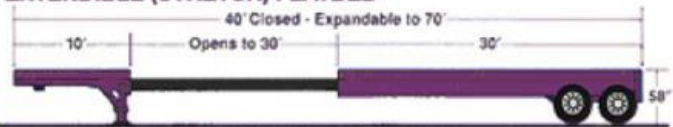

FLATBED DIMENSIONS

FLATBED

EXTENDIBLE (STRETCH) FLATBED

DROPDECK 2 or 3 AXLE

EXTENDIBLE (STRETCH) DROPDECK

DROPDECK 2 AXLE SPREAD

DOUBLE DROPDECK

EXTENDIBLE (STRETCH) DOUBLE DROPDECK